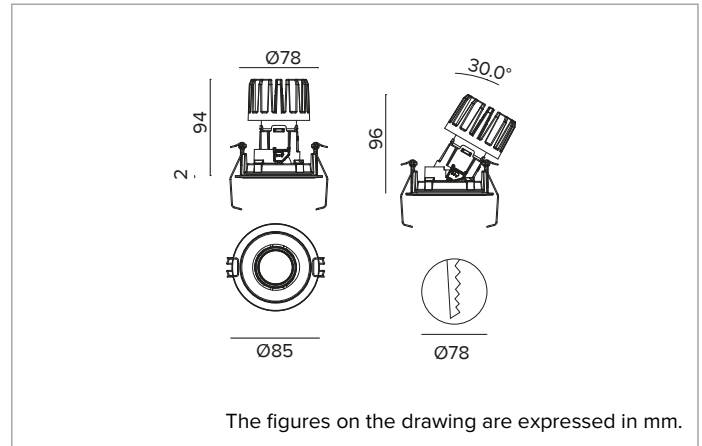

1T7886EL | CCTEVO ARCHITECTURAL 78

Adjustable recessed LED projector in a trim version

	2700K	H(m)	D(m)	Emax(lx)		
	Ra90		18°			
	Fixture Power	11W	1	0.31	4326	
	Source Flux	911lm	2	0.62	1082	
	Fixture Flux	614lm	3	0.92	481	
	Efficacy	55lm/W	4	1.23	270	
TS1341	Imax=4749cd/klm	Imax	4326cd	5	1.54	173

CCT nominal: 2700K

Lifetime (L80/B10): >50000h tq +25°C

ILLUMINOTECHNICAL CHARACTERISTICS

SP Version - a moulded white plastic optical holder with metallised polycarbonate precision optics, a holographic diffusion filter and a black silicone cut off ring. UGR<19 (EN 12464-1).

Optic: REFLECTOR

Beam angles: SP

Optical efficiency: 67%

Fixture flux: 614lm

Luminous efficacy: 55lm/W

Photobiological safety: Compliant with RG1 low risk group

MECHANICAL CHARACTERISTICS

Moulded white plastic optic holder and die-cast aluminium heat sink in black color. White colour cover. The optical unit can be adjusted up to 30° on the vertical plane with a mechanical beam locking system (with access from the false ceiling), and 358° on the horizontal plane. Trim version with an integrated white ring.